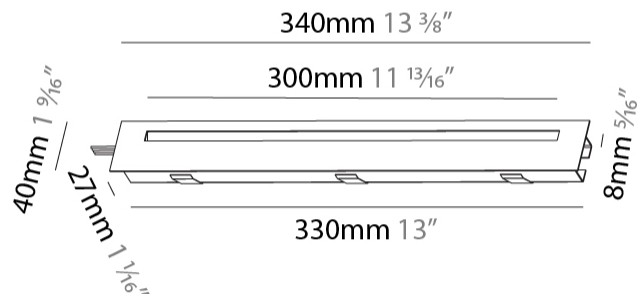

GENERAL

Series: Delight
Subseries: Delight String Step
Brand: Prolicht
Division: Architectural
Mounting Type: Recessed
Mounting Location: Wall
Subcategory: Step Light

PHYSICAL

Shape: Rectangle
Length (mm): 340
Length (in): 13 ³/₈
Height (mm): 40
Depth (mm): 27
Height (in): 1 ⁹/₁₆
Depth (in): 1 ¹/₁₆
Ceiling Thickness (mm): 10 / 12 / 15
Ceiling Thickness (in): 3/8 or 1/2 or 9/16
Min. Recessing Depth (mm): 30
Min. Recessing Depth (in): 1 ³/₁₆
Light Distribution: Asymmetric
Weight (kg): 0.404
Weight (lbs): 0.89
Fixture Finish: SSR / BKV / CWI / CRY / HAB / LAG / UFT / ITA / RUA / RUR / MIC / FTG / MYG / TWT / LOD / PUS / FRO / FUP / KIA / POP / BLS / SPG / MEY / GOH / GUM / CHC / COM / ABZ / JAG / OBR / MOS / ROR
Fixture Material: Aluminum
Cut-out Measurements: 330mm / 13" x 34mm / 1 5/16"

ELECTRICAL

Lamp Type: LED (Zhaga Standard)
Input Wattage (W): 4
Total Output Wattage (W): 3.6
Dimming: 0-10V Dimming / Phase Dimming (120Vac Only)
Driver Included: No
Driver Location: Remote
Driver Type: Constant Voltage - 120 / 277Vac
Driver Class: Class 2
Input Voltage (V): 120 - 277
Output Voltage (V): 24

LED

Number of LEDs: 1
Color Temperature (°K): 3000 / 3500 / 5000
Max. Delivered Lumen (lm): 120
CRI: >80 CRI
Lamp Life (hrs): 50000

OPTICAL

RATINGS AND CERTIFICATIONS

Certified By: Certified for North American Standards
IP rating: IP20