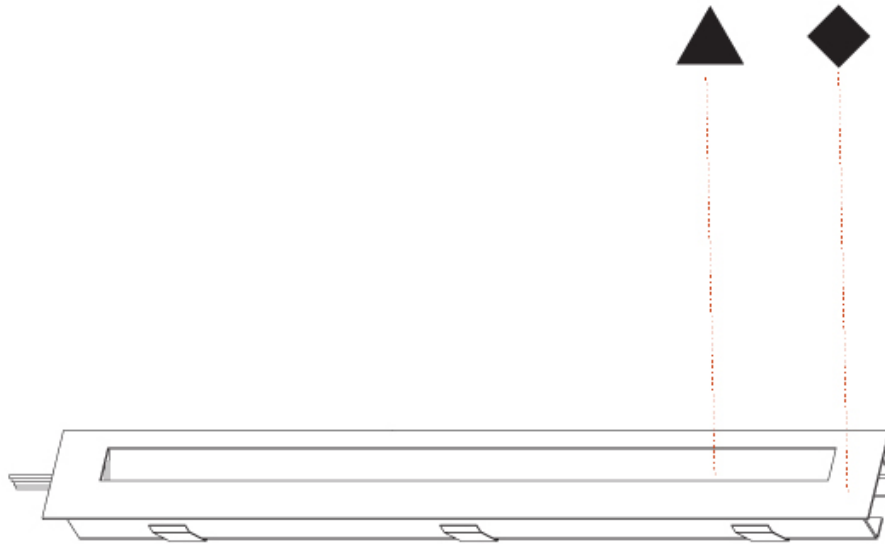

## DELIGHT STRING STEP WIDE RECESSED

A35703-

PROJECT \_\_\_\_\_

TYPE \_\_\_\_\_

SPECIFIER \_\_\_\_\_

QUANTITY \_\_\_\_\_

DATE \_\_\_\_\_