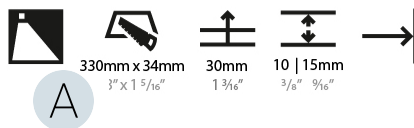

GENERAL

Series: Delight
Subseries: Delight String Step
Brand: Prolicht
Division: Architectural
Mounting Type: Recessed
Mounting Location: Wall
Subcategory: Step Light

PHYSICAL

Shape: Rectangle
Length (mm): 340
Length (in): 13 ³/₈
Height (mm): 40
Depth (mm): 27
Height (in): 1 ⁹/₁₆
Depth (in): 1 ¹/₁₆
Ceiling Thickness (mm): 10 / 12 / 15
Ceiling Thickness (in): 3/8 or 1/2 or 9/16
Min. Recessing Depth (mm): 30
Min. Recessing Depth (in): 1 ³/₁₆
Light Distribution: Asymmetric
Weight (kg): 0.404
Weight (lbs): 0.89
Fixture Finish: SSR / BKV / CWI / CRY / HAB / LAG / UFT / ITA / RUA / RUR / MIC / FTG / MYG / TWT / LOD / PUS / FRO / FUP / KIA / POP / BLS / SPG / MEY / GOH / GUM / CHC / COM / ABZ / JAG / OBR / MOS / ROR
Fixture Material: Aluminum
Cut-out Measurements: 330mm / 13" x 34mm / 1 5/16"

ELECTRICAL

Lamp Type: LED (Zhaga Standard)
Input Wattage (W): 4
Total Output Wattage (W): 3.6
Dimming: 0-10V Dimming / Phase Dimming (120Vac Only)
Driver Included: No
Driver Location: Remote
Driver Type: Constant Voltage - 120 / 277Vac
Driver Class: Class 2
Input Voltage (V): 120 - 277
Output Voltage (V): 24

LED

Number of LEDs: 1
Color Temperature (°K): 3000 / 3500 / 5000
Max. Delivered Lumen (lm): 120
CRI: >80 CRI
Lamp Life (hrs): 50000

OPTICAL

RATINGS AND CERTIFICATIONS

Certified By: Certified for North American Standards
IP rating: IP20